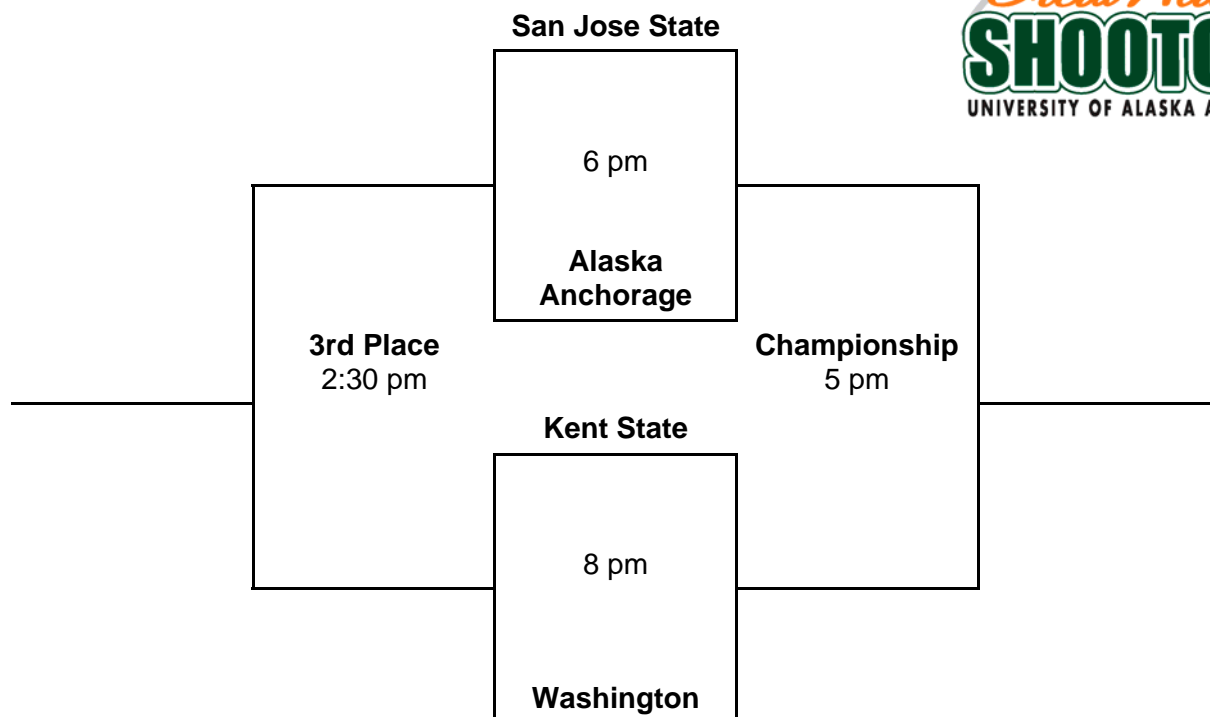

Women's Tournament Bracket

2010 Carrs/Safeway Great Alaska Shootout

November 23-24

Sullivan Arena - Anchorage, Alaska

Hosted by the University of Alaska Anchorage

NOVEMBER
24
WEDNESDAY

NOVEMBER
23
TUESDAY

NOVEMBER
24
WEDNESDAY

All times AST

Time Zone Comparison Chart

Alaska	Pacific	Mountain	Central	Eastern
1:00 p.m.	2:00 p.m.	3:00 p.m.	4:00 p.m.	5:00 p.m.